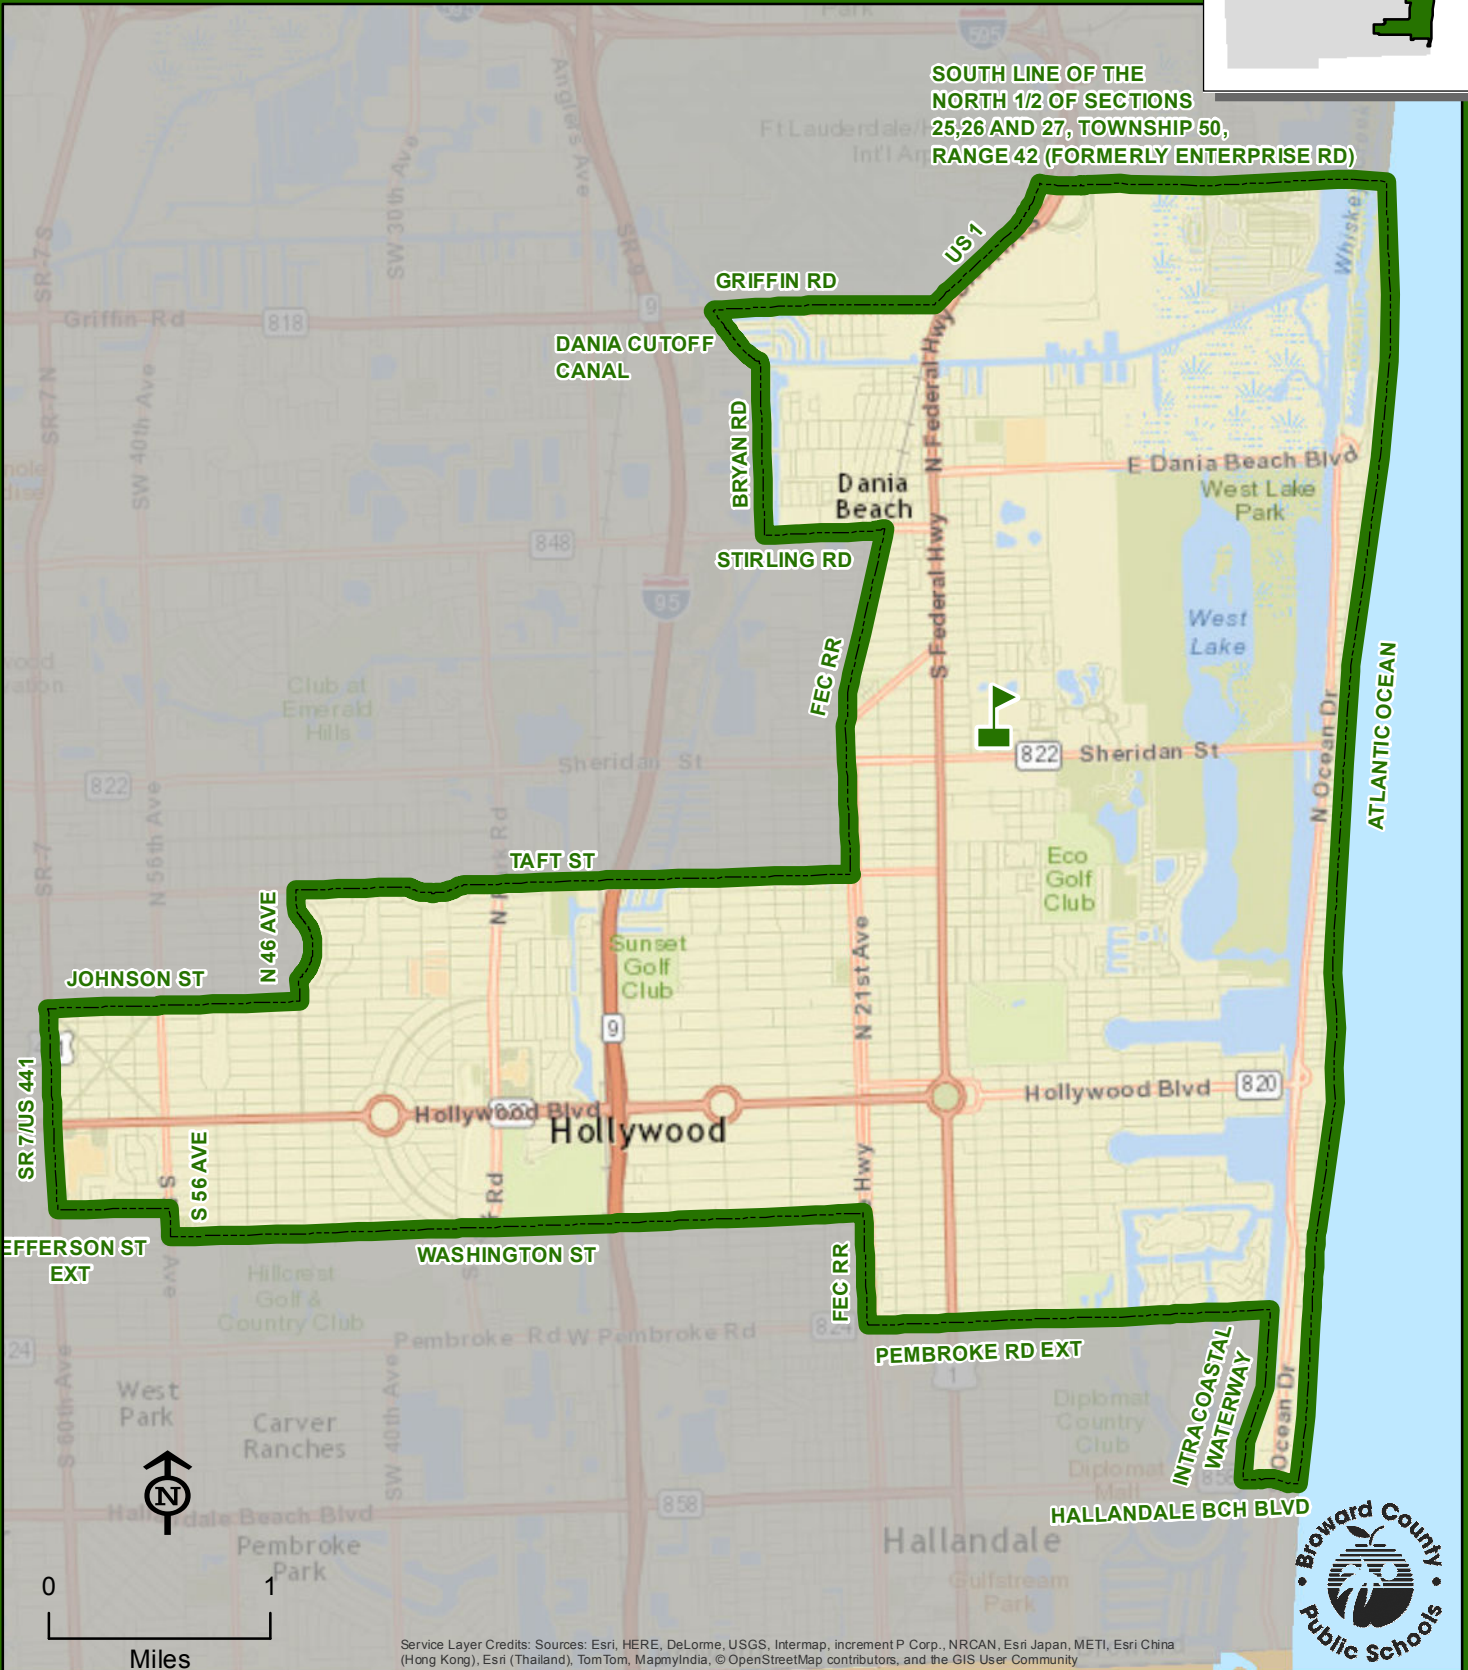

OLSEN MIDDLE SCHOOL

330 SE 11 TERRACE
DANIA BEACH, FLORIDA 33004
754-323-3800

Innovative Program

SOUTH LINE OF THE
NORTH 1/2 OF SECTIONS
25,26 AND 27, TOWNSHIP 50,
RANGE 42 (FORMERLY ENTERPRISE RD)

OLSEN

Service Layer Credits: Sources: Esri, HERE, DeLorme, USGS, Intermap, increment P Corp., NRCAN, Esri Japan, METI, Esri China (Hong Kong), Esri (Thailand), TomTom, MapmyIndia, © OpenStreetMap contributors, and the GIS User Community

THIS MAP IS FOR CONCEPTUAL PURPOSES ONLY AND SHOULD NOT BE USED FOR LEGAL BOUNDARY DETERMINATIONS